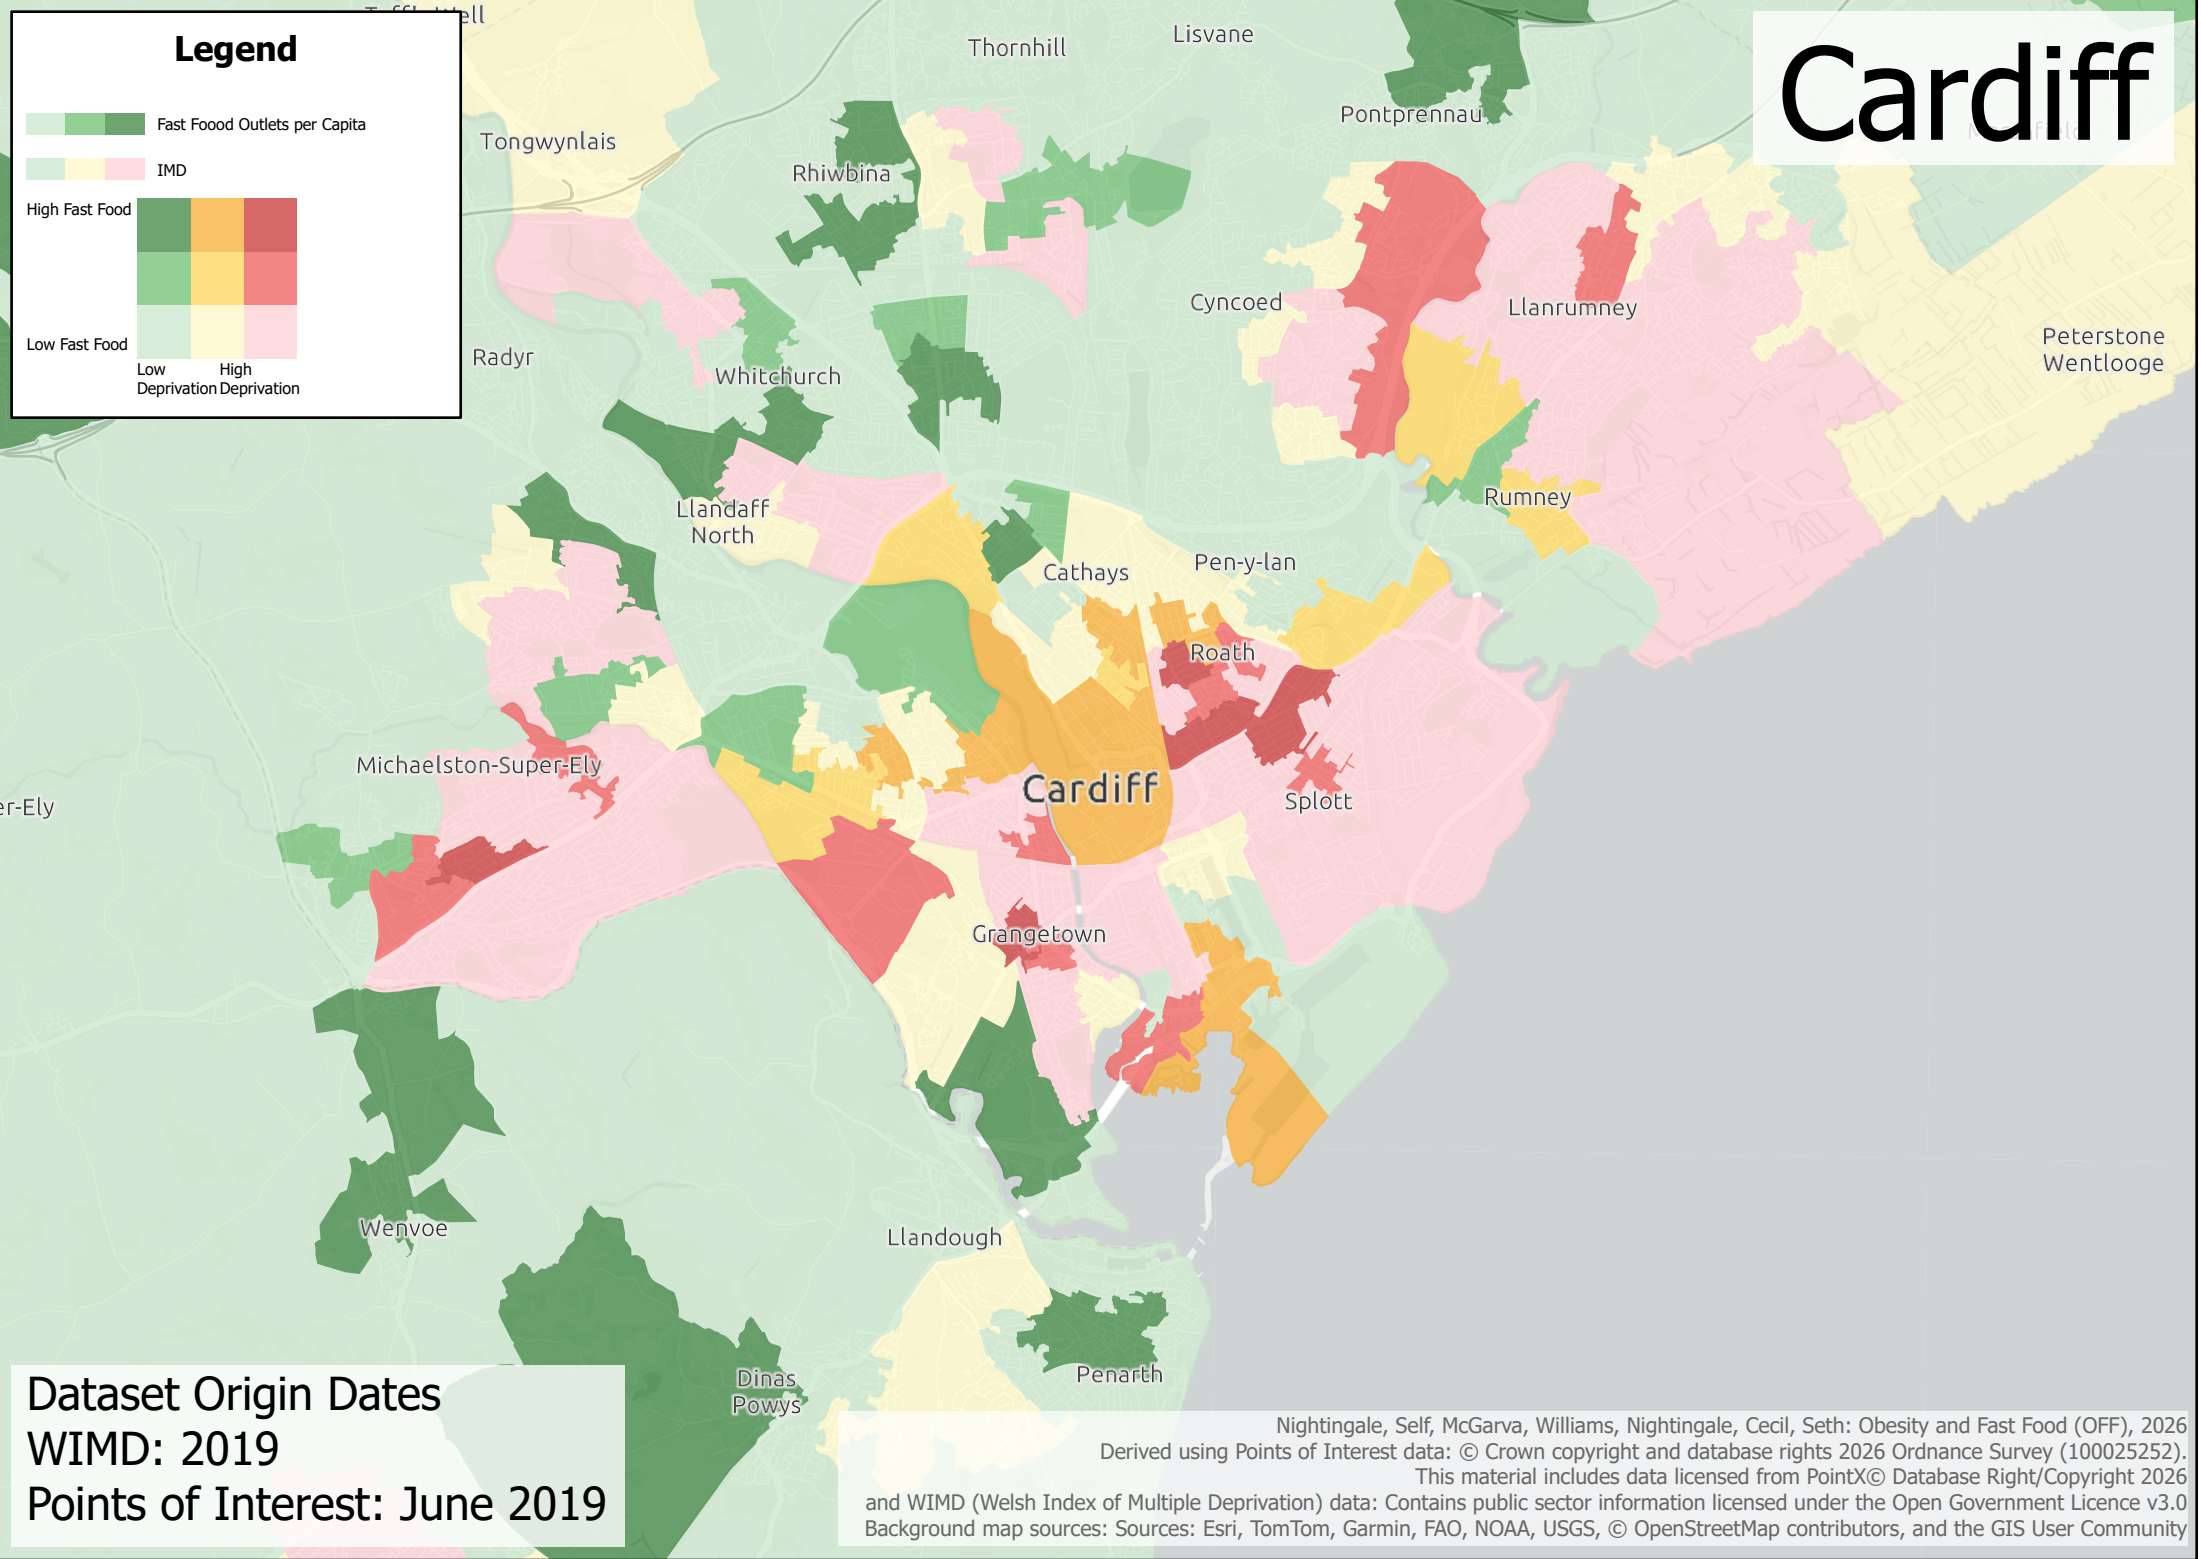

Cardiff

Legend

Fast Food Outlets per Capita

IMD

High Fast Food	Low Deprivation	High Deprivation
Low Fast Food	Low Deprivation	High Deprivation

Dataset Origin Dates
WIMD: 2019
Points of Interest: June 2019

Nightingale, Self, McGarva, Williams, Nightingale, Cecil, Seth: Obesity and Fast Food (OFF), 2026
Derived using Points of Interest data: © Crown copyright and database rights 2026 Ordnance Survey (100025252).
This material includes data licensed from PointX© Database Right/Copyright 2026
and WIMD (Welsh Index of Multiple Deprivation) data: Contains public sector information licensed under the Open Government Licence v3.0
Background map sources: Sources: Esri, TomTom, Garmin, FAO, NOAA, USGS, © OpenStreetMap contributors, and the GIS User Community